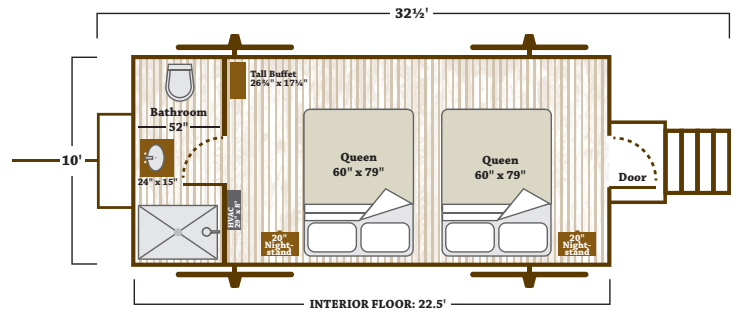

PLAINSCRAFT FLOORPLANS

One of the great things about a PlainsCraft wagon is its flexibility. From full, luxurious bathrooms to space for a mini fridge or even a fleet of bunk beds, our floor plans are flexible enough to give you the right option for your glamping needs. The following packages are some of our most popular designs, but if something doesn't fit perfectly, let us know. We're always happy to work with you directly on any adjustments.

WAGON TRAIN

- INCLUDES:**
BATHROOM
1 QUEEN BED
2 TWIN BUNK BEDS
2-20" NIGHTSTANDS
SLEEPS 6

WESTWARD LODGE

- INCLUDES:**
BATHROOM
1 QUEEN BED
2 TWIN BUNK BEDS
2-20" NIGHTSTANDS
SLEEPS 6

FRONTIER

- INCLUDES:**
BATHROOM
1 KING BED
2-20" NIGHTSTAND
1-36" WAGON WHEEL TABLE/CHAIRS
SLEEPS 2

MOUNTAINEER

- INCLUDES:**
BATHROOM
1 KING BED
2-20" NIGHTSTAND
1-36" WAGON WHEEL TABLE/CHAIRS
1-LONG BUFFET
SLEEPS 2

BUNK HOUSE 8

- BATHROOM**
HVAC (OPTIONAL)
4 TWIN BUNK BEDS
SLEEPS 8

PLAINSCRAFT FLOORPLANS

GOLD HILL

INCLUDES:
BATHROOM
2 QUEEN BEDS
3-20" NIGHTSTANDS
SLEEPS 4

SANTE FE TRAIL

INCLUDES:
BATHROOM
2 QUEEN BEDS
3-20" NIGHTSTANDS
1-TALL BUFFET
SLEEPS 4

WAGONEER

INCLUDES:
BATHROOM
1 QUEEN BED
1 TWIN BUNK BED
1-36" WAGON WHEEL TABLE/CHAIRS
2-20" NIGHTSTANDS
SLEEPS 4