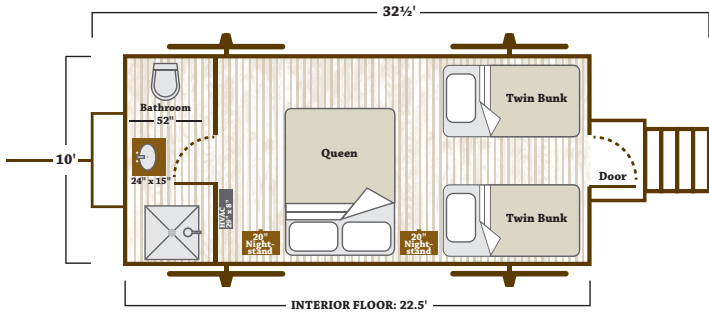

PLAINSCRAFT FLOORPLANS

One of the great things about a PlainsCraft wagon is its flexibility. From full, luxurious bathrooms to space for a mini fridge or even a fleet of bunk beds, our floor plans are flexible enough to give you the right option for your glamping needs. The following packages are some of our most popular designs, but if something doesn't fit perfectly, let us know. We're always happy to work with you directly on any adjustments.

WAGON TRAIN

- INCLUDES:**
BATHROOM
1 QUEEN BED
2 TWIN BUNK BEDS
2-20" NIGHTSTANDS
SLEEPS 6

WESTWARD LODGE

- INCLUDES:**
BATHROOM
1 QUEEN BED
2 TWIN BUNK BEDS
2-20" NIGHTSTANDS
SLEEPS 6

FRONTIER

- INCLUDES:**
BATHROOM
1 KING BED
2-20" NIGHTSTAND
1-36" WAGON WHEEL TABLE/CHAIRS
SLEEPS 2

MOUNTAINEER

- INCLUDES:**
BATHROOM
1 KING BED
2-20" NIGHTSTAND
1-36" WAGON WHEEL TABLE/CHAIRS
1-LONG BUFFET
SLEEPS 2

BUNK HOUSE 8

- BATHROOM**
HVAC (OPTIONAL)
4 TWIN BUNK BEDS
SLEEPS 8

PLAINSCRAFT FLOORPLANS

GOLD HILL

INCLUDES:
BATHROOM
2 QUEEN BEDS
3-20" NIGHTSTANDS
SLEEPS 4

SANTE FE TRAIL

INCLUDES:
BATHROOM
2 QUEEN BEDS
3-20" NIGHTSTANDS
1-TALL BUFFET
SLEEPS 4

WAGONEER

INCLUDES:
BATHROOM
1 QUEEN BED
1 TWIN BUNK BED
1-36" WAGON WHEEL TABLE/CHAIRS
2-20" NIGHTSTANDS
SLEEPS 4