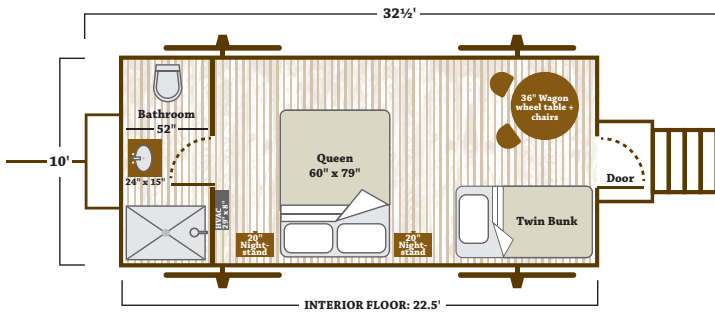

WAGON TRAIN

- INCLUDES:**
BATHROOM
1 QUEEN BED
2 TWIN BUNK BEDS
2-20" NIGHTSTANDS
SLEEPS 6

WESTWARD LODGE

- INCLUDES:**
BATHROOM
1 QUEEN BED
2 TWIN BUNK BEDS
2-20" NIGHTSTANDS
SLEEPS 6

FRONTIER

- INCLUDES:**
BATHROOM
1 KING BED
2-20" NIGHTSTAND
1-36" WAGON WHEEL TABLE/CHAIRS
SLEEPS 2

MOUNTAINEER

- INCLUDES:**
BATHROOM
1 KING BED
2-20" NIGHTSTAND
1-36" WAGON WHEEL TABLE/CHAIRS
1-LONG BUFFET
SLEEPS 2

BUNK HOUSE 8

- BATHROOM**
HVAC (OPTIONAL)
4 TWIN BUNK BEDS
SLEEPS 8

PLAINSCRAFT FLOORPLANS

GOLD HILL

INCLUDES:
BATHROOM
2 QUEEN BEDS
3-20" NIGHTSTANDS
SLEEPS 4

SANTE FE TRAIL

INCLUDES:
BATHROOM
2 QUEEN BEDS
3-20" NIGHTSTANDS
1-TALL BUFFET
SLEEPS 4

WAGONEER

INCLUDES:
BATHROOM
1 QUEEN BED
1 TWIN BUNK BED
1-36" WAGON WHEEL TABLE/CHAIRS
2-20" NIGHTSTANDS
SLEEPS 4

WAGON WHEEL

INCLUDES:
1 KING BED
1 TWIN BUNK BED
2-20" NIGHTSTANDS
1-36" WAGON WHEEL TABLE/CHAIRS
SLEEPS 4

BUNK HOUSE 12

INCLUDES:
6 TWIN BUNK BEDS
1-20" NIGHTSTAND
SLEEPS 12