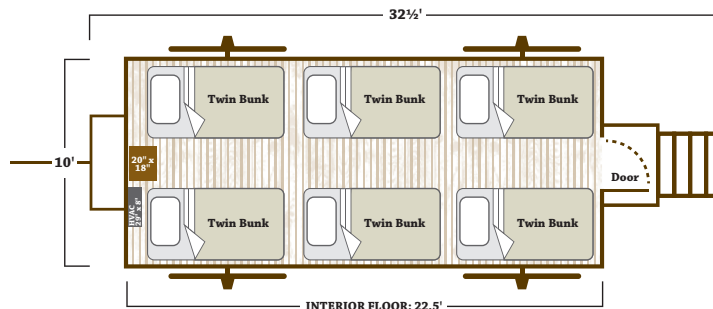

WAGON TRAIN

- INCLUDES:**
BATHROOM
1 QUEEN BED
2 TWIN BUNK BEDS
2-20" NIGHTSTANDS
SLEEPS 6

WESTWARD LODGE

- INCLUDES:**
BATHROOM
1 QUEEN BED
2 TWIN BUNK BEDS
2-20" NIGHTSTANDS
SLEEPS 6

FRONTIER

- INCLUDES:**
BATHROOM
1 KING BED
2-20" NIGHTSTAND
1-36" WAGON WHEEL TABLE/CHAIRS
SLEEPS 2

MOUNTAINEER

- INCLUDES:**
BATHROOM
1 KING BED
2-20" NIGHTSTAND
1-36" WAGON WHEEL TABLE/CHAIRS
1-LONG BUFFET
SLEEPS 2

BUNK HOUSE 8

- BATHROOM**
HVAC (OPTIONAL)
4 TWIN BUNK BEDS
SLEEPS 8

PLAINSCRAFT FLOORPLANS

GOLD HILL

INCLUDES:
BATHROOM
2 QUEEN BEDS
3-20" NIGHTSTANDS
SLEEPS 4

SANTE FE TRAIL

INCLUDES:
BATHROOM
2 QUEEN BEDS
3-20" NIGHTSTANDS
1-TALL BUFFET
SLEEPS 4

WAGONEER

INCLUDES:
BATHROOM
1 QUEEN BED
1 TWIN BUNK BED
1-36" WAGON WHEEL TABLE/CHAIRS
2-20" NIGHTSTANDS
SLEEPS 4

WAGON WHEEL

INCLUDES:
1 KING BED
1 TWIN BUNK BED
2-20" NIGHTSTANDS
1-36" WAGON WHEEL TABLE/CHAIRS
SLEEPS 4

BUNK HOUSE 12

INCLUDES:
6 TWIN BUNK BEDS
1-20" NIGHTSTAND
SLEEPS 12