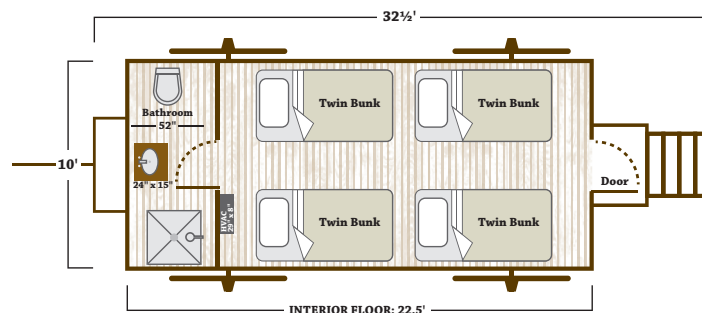

PLAINSCRAFT FLOORPLANS

One of the great things about a PlainsCraft wagon is its flexibility. From full, luxurious bathrooms to space for a mini fridge or even a fleet of bunk beds, our floor plans are flexible enough to give you the right option for your glamping needs. The following packages are some of our most popular designs, but if something doesn't fit perfectly, let us know. We're always happy to work with you directly on any adjustments.

WAGON TRAIN

- INCLUDES:**
BATHROOM
1 QUEEN BED
2 TWIN BUNK BEDS
2-20" NIGHTSTANDS
SLEEPS 6

WESTWARD LODGE

- INCLUDES:**
BATHROOM
1 QUEEN BED
2 TWIN BUNK BEDS
2-20" NIGHTSTANDS
SLEEPS 6

FRONTIER

- INCLUDES:**
BATHROOM
1 KING BED
2-20" NIGHTSTAND
1-36" WAGON WHEEL TABLE/CHAIRS
SLEEPS 2

MOUNTAINEER

- INCLUDES:**
BATHROOM
1 KING BED
2-20" NIGHTSTAND
1-36" WAGON WHEEL TABLE/CHAIRS
1-LONG BUFFET
SLEEPS 2

BUNK HOUSE 8

- BATHROOM**
HVAC (OPTIONAL)
4 TWIN BUNK BEDS
SLEEPS 8

PLAINSCRAFT FLOORPLANS

GOLD HILL

INCLUDES:
BATHROOM
2 QUEEN BEDS
3-20" NIGHTSTANDS
SLEEPS 4

SANTE FE TRAIL

INCLUDES:
BATHROOM
2 QUEEN BEDS
3-20" NIGHTSTANDS
1-TALL BUFFET
SLEEPS 4

WAGONEER

INCLUDES:
BATHROOM
1 QUEEN BED
1 TWIN BUNK BED
1-36" WAGON WHEEL TABLE/CHAIRS
2-20" NIGHTSTANDS
SLEEPS 4