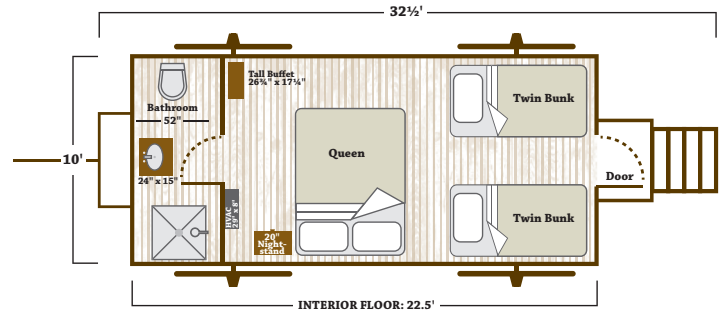

PLAINSCRAFT FLOORPLANS

One of the great things about a PlainsCraft wagon is its flexibility. From full, luxurious bathrooms to space for a mini fridge or even a fleet of bunk beds, our floor plans are flexible enough to give you the right option for your glamping needs. The following packages are some of our most popular designs, but if something doesn't fit perfectly, let us know. We're always happy to work with you directly on any adjustments.

WAGON TRAIN

- INCLUDES:**
BATHROOM
1 QUEEN BED
2 TWIN BUNK BEDS
2-20" NIGHTSTANDS
SLEEPS 6

WESTWARD LODGE

- INCLUDES:**
BATHROOM
1 QUEEN BED
2 TWIN BUNK BEDS
2-20" NIGHTSTANDS
SLEEPS 6

FRONTIER

- INCLUDES:**
BATHROOM
1 KING BED
2-20" NIGHTSTAND
1-36" WAGON WHEEL TABLE/CHAIRS
SLEEPS 2

MOUNTAINEER

- INCLUDES:**
BATHROOM
1 KING BED
2-20" NIGHTSTAND
1-36" WAGON WHEEL TABLE/CHAIRS
1-LONG BUFFET
SLEEPS 2

BUNK HOUSE 8

- BATHROOM**
HVAC (OPTIONAL)
4 TWIN BUNK BEDS
SLEEPS 8

PLAINSCRAFT FLOORPLANS

GOLD HILL

INCLUDES:
BATHROOM
2 QUEEN BEDS
3-20" NIGHTSTANDS
SLEEPS 4

SANTE FE TRAIL

INCLUDES:
BATHROOM
2 QUEEN BEDS
3-20" NIGHTSTANDS
1-TALL BUFFET
SLEEPS 4

WAGONEER

INCLUDES:
BATHROOM
1 QUEEN BED
1 TWIN BUNK BED
1-36" WAGON WHEEL TABLE/CHAIRS
2-20" NIGHTSTANDS
SLEEPS 4