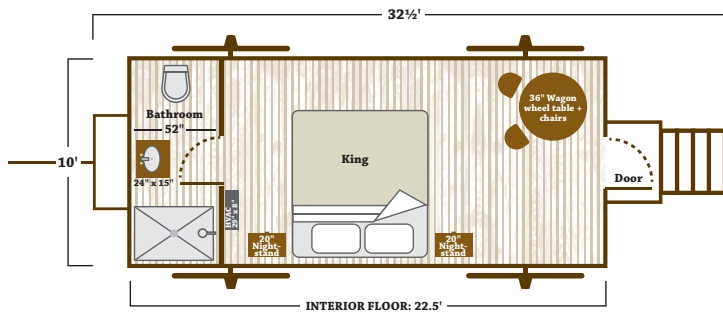

PLAINSCRAFT FLOORPLANS

One of the great things about a PlainsCraft wagon is its flexibility. From full, luxurious bathrooms to space for a mini fridge or even a fleet of bunk beds, our floor plans are flexible enough to give you the right option for your glamping needs. The following packages are some of our most popular designs, but if something doesn't fit perfectly, let us know. We're always happy to work with you directly on any adjustments.

WAGON TRAIN

- INCLUDES:**
BATHROOM
1 QUEEN BED
2 TWIN BUNK BEDS
2-20" NIGHTSTANDS
SLEEPS 6

WESTWARD LODGE

- INCLUDES:**
BATHROOM
1 QUEEN BED
2 TWIN BUNK BEDS
2-20" NIGHTSTANDS
SLEEPS 6

FRONTIER

- INCLUDES:**
BATHROOM
1 KING BED
2-20" NIGHTSTAND
1-36" WAGON WHEEL TABLE/CHAIRS
SLEEPS 2

MOUNTAINEER

- INCLUDES:**
BATHROOM
1 KING BED
2-20" NIGHTSTAND
1-36" WAGON WHEEL TABLE/CHAIRS
1-LONG BUFFET
SLEEPS 2

BUNK HOUSE 8

- BATHROOM**
HVAC (OPTIONAL)
4 TWIN BUNK BEDS
SLEEPS 8

PLAINSCRAFT FLOORPLANS

GOLD HILL

INCLUDES:
BATHROOM
2 QUEEN BEDS
3-20" NIGHTSTANDS
SLEEPS 4

SANTE FE TRAIL

INCLUDES:
BATHROOM
2 QUEEN BEDS
3-20" NIGHTSTANDS
1-TALL BUFFET
SLEEPS 4

WAGONEER

INCLUDES:
BATHROOM
1 QUEEN BED
1 TWIN BUNK BED
1-36" WAGON WHEEL TABLE/CHAIRS
2-20" NIGHTSTANDS
SLEEPS 4