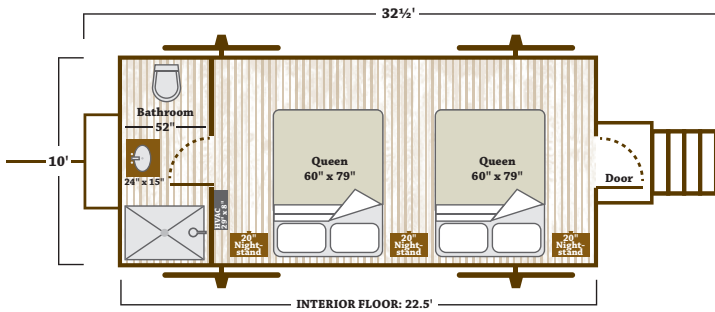

WAGON TRAIN

- INCLUDES:**
BATHROOM
1 QUEEN BED
2 TWIN BUNK BEDS
2-20" NIGHTSTANDS
SLEEPS 6

WESTWARD LODGE

- INCLUDES:**
BATHROOM
1 QUEEN BED
2 TWIN BUNK BEDS
2-20" NIGHTSTANDS
SLEEPS 6

FRONTIER

- INCLUDES:**
BATHROOM
1 KING BED
2-20" NIGHTSTAND
1-36" WAGON WHEEL TABLE/CHAIRS
SLEEPS 2

MOUNTAINEER

- INCLUDES:**
BATHROOM
1 KING BED
2-20" NIGHTSTAND
1-36" WAGON WHEEL TABLE/CHAIRS
1-LONG BUFFET
SLEEPS 2

BUNK HOUSE 8

- BATHROOM**
HVAC (OPTIONAL)
4 TWIN BUNK BEDS
SLEEPS 8

PLAINSCRAFT FLOORPLANS

GOLD HILL

INCLUDES:
BATHROOM
2 QUEEN BEDS
3-20" NIGHTSTANDS
SLEEPS 4

SANTE FE TRAIL

INCLUDES:
BATHROOM
2 QUEEN BEDS
3-20" NIGHTSTANDS
1-TALL BUFFET
SLEEPS 4

WAGONEER

INCLUDES:
BATHROOM
1 QUEEN BED
1 TWIN BUNK BED
1-36" WAGON WHEEL TABLE/CHAIRS
2-20" NIGHTSTANDS
SLEEPS 4

WAGON WHEEL

INCLUDES:
1 KING BED
1 TWIN BUNK BED
2-20" NIGHTSTANDS
1-36" WAGON WHEEL TABLE/CHAIRS
SLEEPS 4

BUNK HOUSE 12

INCLUDES:
6 TWIN BUNK BEDS
1-20" NIGHTSTAND
SLEEPS 12