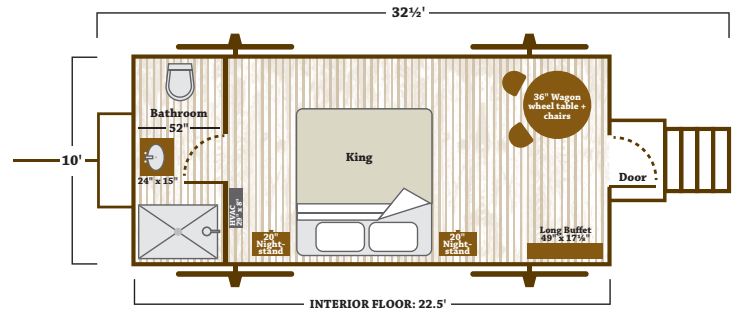

PLAINSCRAFT FLOORPLANS

One of the great things about a PlainsCraft wagon is its flexibility. From full, luxurious bathrooms to space for a mini fridge or even a fleet of bunk beds, our floor plans are flexible enough to give you the right option for your glamping needs. The following packages are some of our most popular designs, but if something doesn't fit perfectly, let us know. We're always happy to work with you directly on any adjustments.

WAGON TRAIN

- INCLUDES:**
BATHROOM
1 QUEEN BED
2 TWIN BUNK BEDS
2-20" NIGHTSTANDS
SLEEPS 6

WESTWARD LODGE

- INCLUDES:**
BATHROOM
1 QUEEN BED
2 TWIN BUNK BEDS
2-20" NIGHTSTANDS
SLEEPS 6

FRONTIER

- INCLUDES:**
BATHROOM
1 KING BED
2-20" NIGHTSTAND
1-36" WAGON WHEEL TABLE/CHAIRS
SLEEPS 2

MOUNTAINEER

- INCLUDES:**
BATHROOM
1 KING BED
2-20" NIGHTSTAND
1-36" WAGON WHEEL TABLE/CHAIRS
1-LONG BUFFET
SLEEPS 2

BUNK HOUSE 8

- BATHROOM**
HVAC (OPTIONAL)
4 TWIN BUNK BEDS
SLEEPS 8

PLAINSCRAFT FLOORPLANS

GOLD HILL

INCLUDES:
BATHROOM
2 QUEEN BEDS
3-20" NIGHTSTANDS
SLEEPS 4

SANTE FE TRAIL

INCLUDES:
BATHROOM
2 QUEEN BEDS
3-20" NIGHTSTANDS
1-TALL BUFFET
SLEEPS 4

WAGONEER

INCLUDES:
BATHROOM
1 QUEEN BED
1 TWIN BUNK BED
1-36" WAGON WHEEL TABLE/CHAIRS
2-20" NIGHTSTANDS
SLEEPS 4