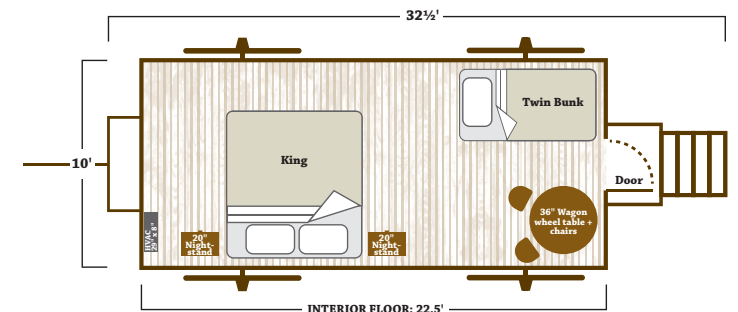

WAGON TRAIN

- INCLUDES:**
BATHROOM
1 QUEEN BED
2 TWIN BUNK BEDS
2-20" NIGHTSTANDS
SLEEPS 6

WESTWARD LODGE

- INCLUDES:**
BATHROOM
1 QUEEN BED
2 TWIN BUNK BEDS
2-20" NIGHTSTANDS
SLEEPS 6

FRONTIER

- INCLUDES:**
BATHROOM
1 KING BED
2-20" NIGHTSTAND
1-36" WAGON WHEEL TABLE/CHAIRS
SLEEPS 2

MOUNTAINEER

- INCLUDES:**
BATHROOM
1 KING BED
2-20" NIGHTSTAND
1-36" WAGON WHEEL TABLE/CHAIRS
1-LONG BUFFET
SLEEPS 2

BUNK HOUSE 8

- BATHROOM**
HVAC (OPTIONAL)
4 TWIN BUNK BEDS
SLEEPS 8

PLAINSCRAFT FLOORPLANS

GOLD HILL

INCLUDES:
BATHROOM
2 QUEEN BEDS
3-20" NIGHTSTANDS
SLEEPS 4

SANTE FE TRAIL

INCLUDES:
BATHROOM
2 QUEEN BEDS
3-20" NIGHTSTANDS
1-TALL BUFFET
SLEEPS 4

WAGONEER

INCLUDES:
BATHROOM
1 QUEEN BED
1 TWIN BUNK BED
1-36" WAGON WHEEL TABLE/CHAIRS
2-20" NIGHTSTANDS
SLEEPS 4

WAGON WHEEL

INCLUDES:
1 KING BED
1 TWIN BUNK BED
2-20" NIGHTSTANDS
1-36" WAGON WHEEL TABLE/CHAIRS
SLEEPS 4

BUNK HOUSE 12

INCLUDES:
6 TWIN BUNK BEDS
1-20" NIGHTSTAND
SLEEPS 12